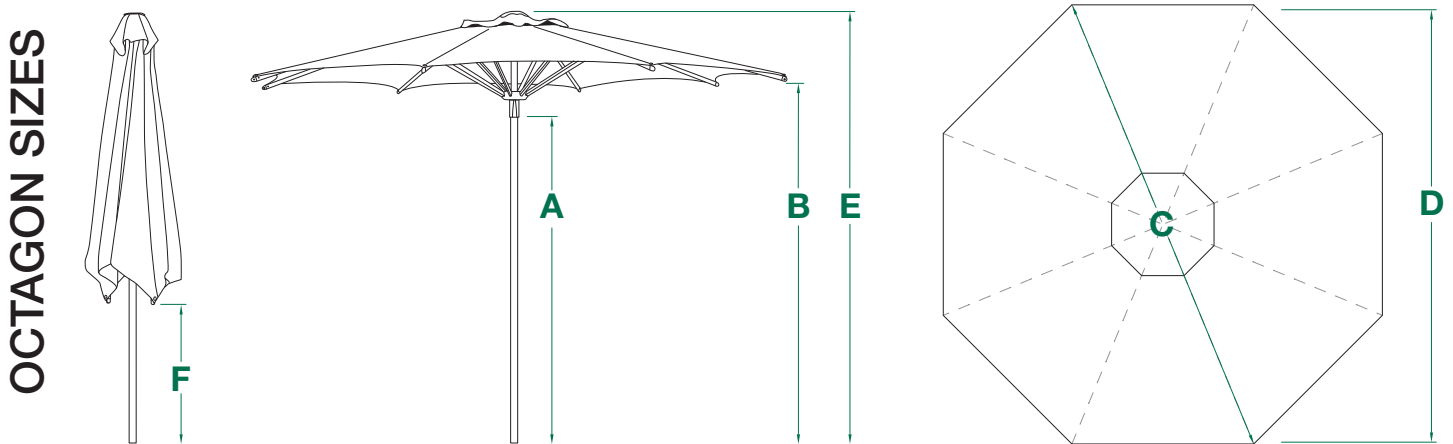

**SQUARE SIZES**

**OCTAGON SIZES**

Key	Description	LIBRA-20S SQUARE 6' 6"   2.0m	LIBRA-25S SQUARE 8' 2"   2.5m	LIBRA-25 OCTAGON 8' 2"   2.5m
<b>A</b>	Lower Hub HEIGHT	6' 1"	6' 1"	6'
<b>B</b>	Rib End HEIGHT (Open)	6' 5"	6' 5"	6' 8"
<b>C</b>	Canopy LENGTH (Diagonal)	9' 1"	11' 5"	8' 1"
<b>D</b>	Canopy WIDTH	6' 6"	8' 2"	7' 6"
<b>E</b>	Overall HEIGHT	7' 8"	8'	7' 8"
<b>F</b>	Rib End HEIGHT (Closed)	3' 1"	2' 2"	3' 7"

Mast is 1.575" diameter and .079" thick.  
Rib thickness is .051".