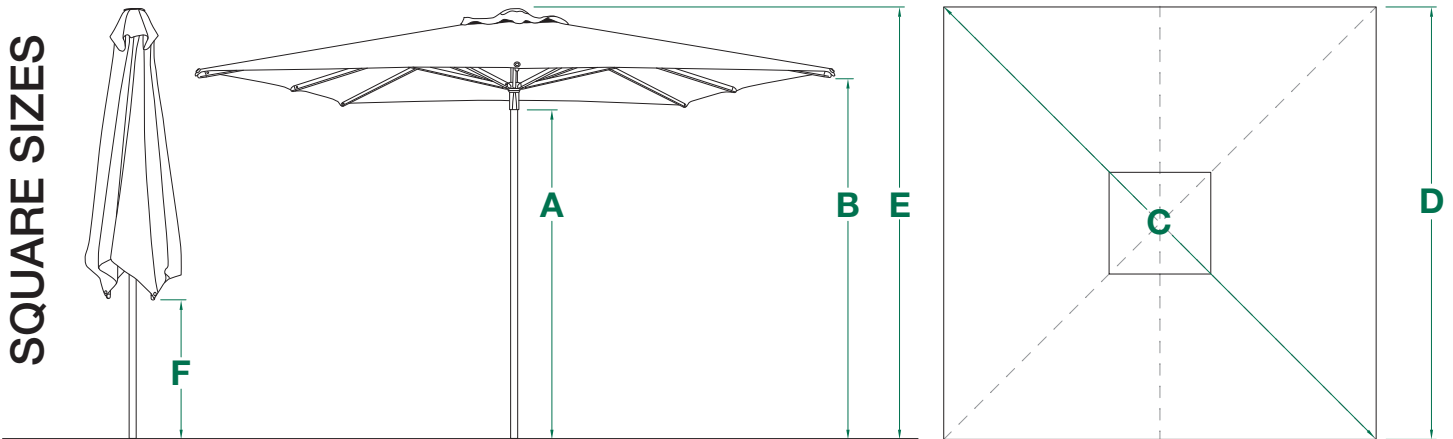

**SQUARE SIZES**

**OCTAGON SIZES**

Key	Description	LIBRA-20S SQUARE 6' 6"   2.0m	LIBRA-25S SQUARE 8' 2"   2.5m	LIBRA-25 OCTAGON 8' 2"   2.5m
<b>A</b>	Lower Hub HEIGHT	6' 1"	6' 1"	6'
<b>B</b>	Rib End HEIGHT (Open)	6' 5"	6' 5"	6' 8"
<b>C</b>	Canopy LENGTH (Diagonal)	9' 1"	11' 5"	8' 1"
<b>D</b>	Canopy WIDTH	6' 6"	8' 2"	7' 6"
<b>E</b>	Overall HEIGHT	7' 8"	8'	7' 8"
<b>F</b>	Rib End HEIGHT (Closed)	3' 1"	2' 2"	3' 7"

Mast is 1.575" diameter and .079" thick.  
Rib thickness is .051".