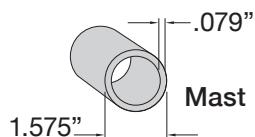

**SQUARE SIZES**

**OCTAGON SIZES**

Key	Description	LIBRA-20S SQUARE 6' 6"   2.0m	LIBRA-25S SQUARE 8' 2"   2.5m	LIBRA-25 OCTAGON 8' 2"   2.5m
<b>A</b>	Lower Hub HEIGHT	6' 1"	6' 1"	6'
<b>B</b>	Rib End HEIGHT (Open)	6' 5"	6' 5"	6' 8"
<b>C</b>	Canopy LENGTH (Diagonal)	9' 1"	11' 5"	8' 1"
<b>D</b>	Canopy WIDTH	6' 6"	8' 2"	7' 6"
<b>E</b>	Overall HEIGHT	7' 8"	8'	7' 8"
<b>F</b>	Rib End HEIGHT (Closed)	3' 1"	2' 2"	3' 7"

Mast is 1.575" diameter and .079" thick.  
Rib thickness is .051".