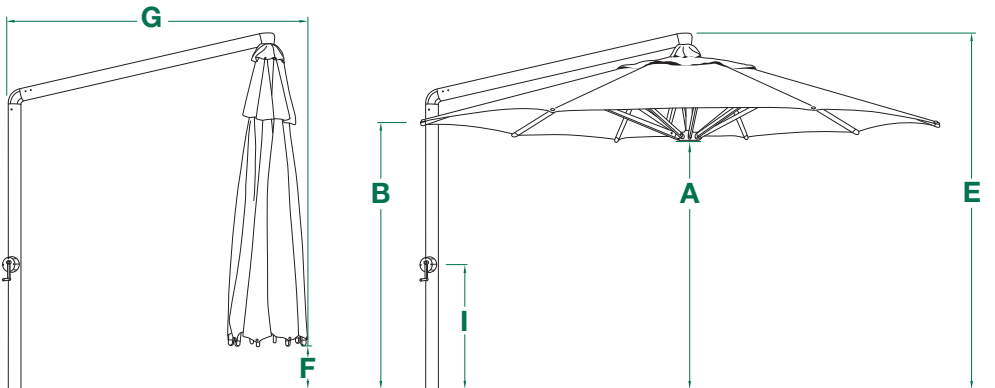

**SQUARE SIZES**

**OCTAGON SIZES**

Key	Description	GALAXY-35S SQUARE 11' 5"   3.5m	GALAXY-40S SQUARE 13' 1"   4.0m	GALAXY-50 OCTAGON 16' 4"   5.0m
<b>A</b>	Lower Hub HEIGHT (Open)	7' 6"	7' 1"	7' 5"
<b>B</b>	Rib End HEIGHT (Open)	7' 11"	7' 5"	7' 6"
<b>C</b>	Canopy LENGTH (Diagonal)	16' 5"	18' 8"	16' 4"
<b>D</b>	Canopy WIDTH	11' 7"	13' 3"	15' 6"
<b>E</b>	Overall HEIGHT	10' 1"	9' 10"	10' 2"
<b>F</b>	Rib End HEIGHT (Closed)	1' 4"	1' 2"	1' 2"
<b>G</b>	Mast End to Canopy Edge (Closed)	7' 9"	7' 8"	8' 3"
<b>H</b>	Mast End to Canopy Edge (Open)	12' 11"	14' 6"	16' 6"
<b>I</b>	HEIGHT to Crank Handle	3' 1"	3' 1"	3' 1"

Mast is 3.15" x 4.724" and .20" thick.  
Rib thickness is .118".