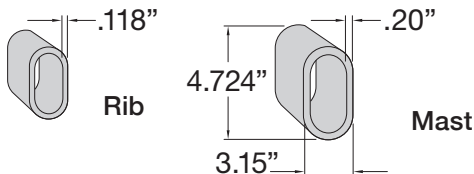

**SQUARE SIZES**

**OCTAGON SIZES**

Key	Description	GALAXY-35S SQUARE 11' 5"   3.5m	GALAXY-40S SQUARE 13' 1"   4.0m	GALAXY-50 OCTAGON 16' 4"   5.0m
<b>A</b>	Lower Hub HEIGHT (Open)	7' 6"	7' 1"	7' 5"
<b>B</b>	Rib End HEIGHT (Open)	7' 11"	7' 5"	7' 6"
<b>C</b>	Canopy LENGTH (Diagonal)	16' 5"	18' 8"	16' 4"
<b>D</b>	Canopy WIDTH	11' 7"	13' 3"	15' 6"
<b>E</b>	Overall HEIGHT	10' 1"	9' 10"	10' 2"
<b>F</b>	Rib End HEIGHT (Closed)	1' 4"	1' 2"	1' 2"
<b>G</b>	Mast End to Canopy Edge (Closed)	7' 9"	7' 8"	8' 3"
<b>H</b>	Mast End to Canopy Edge (Open)	12' 11"	14' 6"	16' 6"
<b>I</b>	HEIGHT to Crank Handle	3' 1"	3' 1"	3' 1"

Mast is 3.15" x 4.724" and .20" thick.  
Rib thickness is .118".