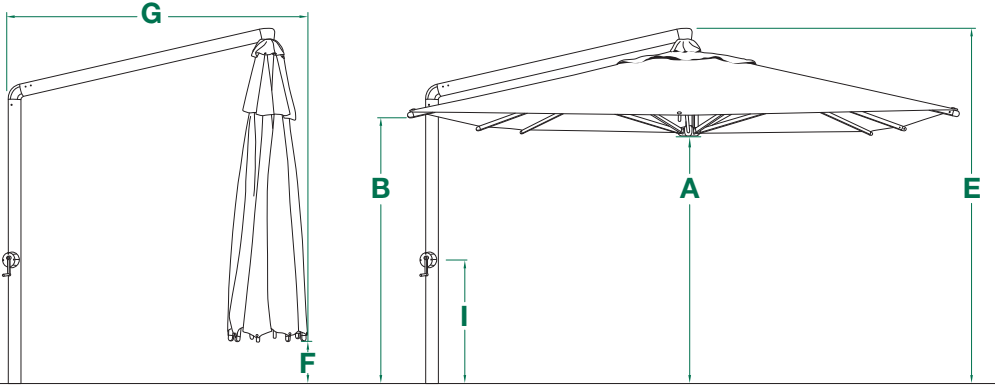

**SQUARE SIZES**

**OCTAGON SIZES**

Key	Description	GALAXY-35S SQUARE 11' 5"   3.5m	GALAXY-40S SQUARE 13' 1"   4.0m	GALAXY-50 OCTAGON 16' 4"   5.0m
<b>A</b>	Lower Hub HEIGHT (Open)	7' 6"	7' 1"	7' 5"
<b>B</b>	Rib End HEIGHT (Open)	7' 11"	7' 5"	7' 6"
<b>C</b>	Canopy LENGTH (Diagonal)	16' 5"	18' 8"	16' 4"
<b>D</b>	Canopy WIDTH	11' 7"	13' 3"	15' 6"
<b>E</b>	Overall HEIGHT	10' 1"	9' 10"	10' 2"
<b>F</b>	Rib End HEIGHT (Closed)	1' 4"	1' 2"	1' 2"
<b>G</b>	Mast End to Canopy Edge (Closed)	7' 9"	7' 8"	8' 3"
<b>H</b>	Mast End to Canopy Edge (Open)	12' 11"	14' 6"	16' 6"
<b>I</b>	HEIGHT to Crank Handle	3' 1"	3' 1"	3' 1"

Mast is 3.15" x 4.724" and .20" thick.  
Rib thickness is .118".