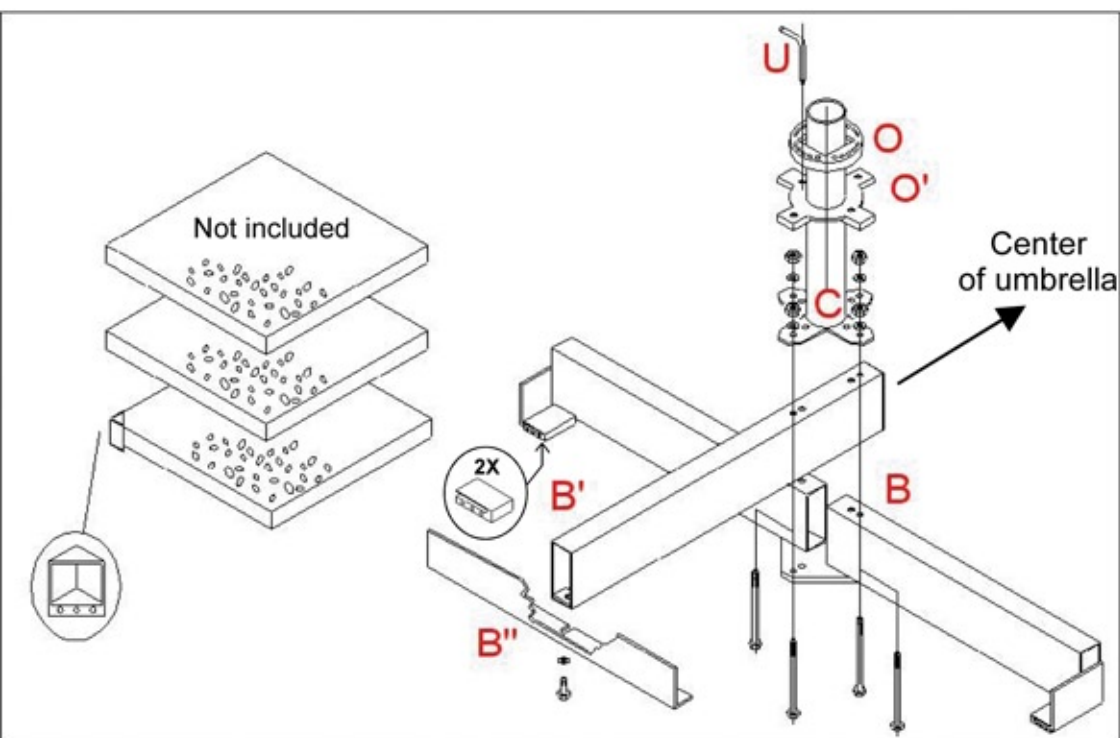

FSB/OS

Freestanding Offset Base

for R/C/X Series and T12/13/15

Weights NOT included

Required paver size 24" x 24" x 2"
6 pavers recommended

**If proper size pavers are not available contact FIM or your retailer
to purchase an ABS paver mold which can be used
to cast the correct size pavers**

Base MUST be offset to the BACK of the umbrella !