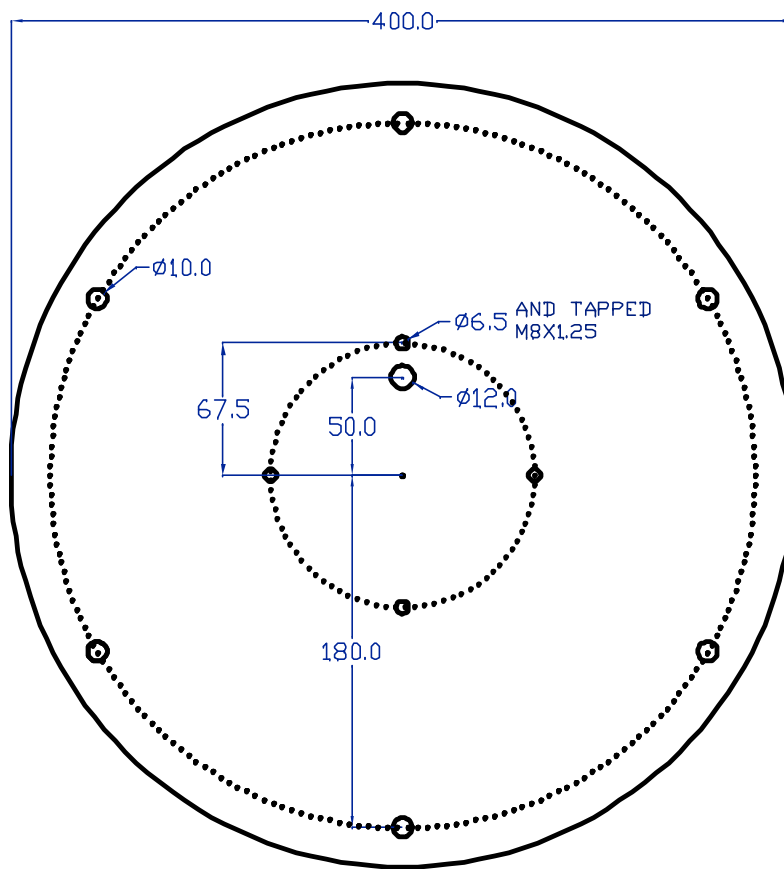

FIM Manufacturing Inc.  
Umbrella Deckmount Plate

All dimensions in mm  
Material: 5/16"  
mild steel plate